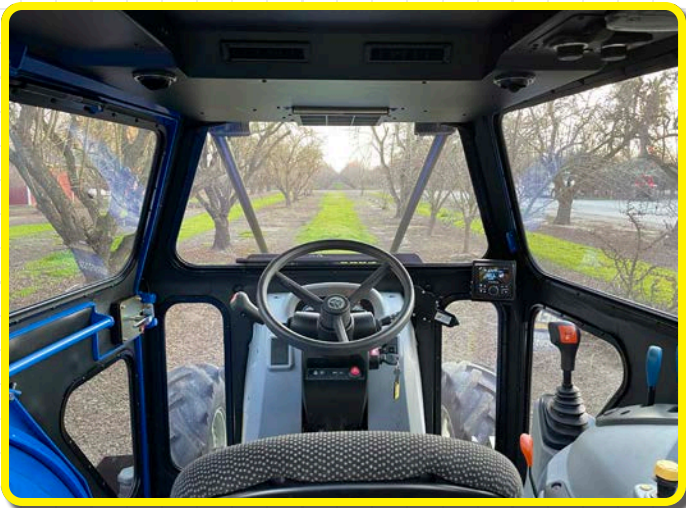

SETTING THE STANDARD

COMFORT | SAFETY | VISIBILITY

EcabTM
by Exact

**ROPS CERTIFIED ORCHARD CABS
FOR NEW HOLLAND TRACTORS**

Powerstar 120

R.O.P.S.
Certified

- Pressurized cab
- Heated & air conditioned
- Quietest cab on the market
- Durable powder coat finish
- Fully isolated drop on cab
- Roof mounted climate control vents available
- 1/2" inch Hehr window system with 5-year warranty

Now offering the **best visibility** on the market.

High-end **Bluetooth radio system** and **rear cameras** available.

Large rear window makes for easy access and premium visibility during hook-up.

Orchard fender options available to fit your tire size.

Large access door and available **large step** for easy entry.

Heavy duty pre-cleaner with automatic fan for **optimum air quality**.

Charcoal filter available.

Limb lifter kits and **LED Light kits** available.

EXACT E-Cabs are custom built to fit New Holland tractors for rugged orchard work, while maintaining maximum comfort, safety, and visibility.

www.exactcorp.com