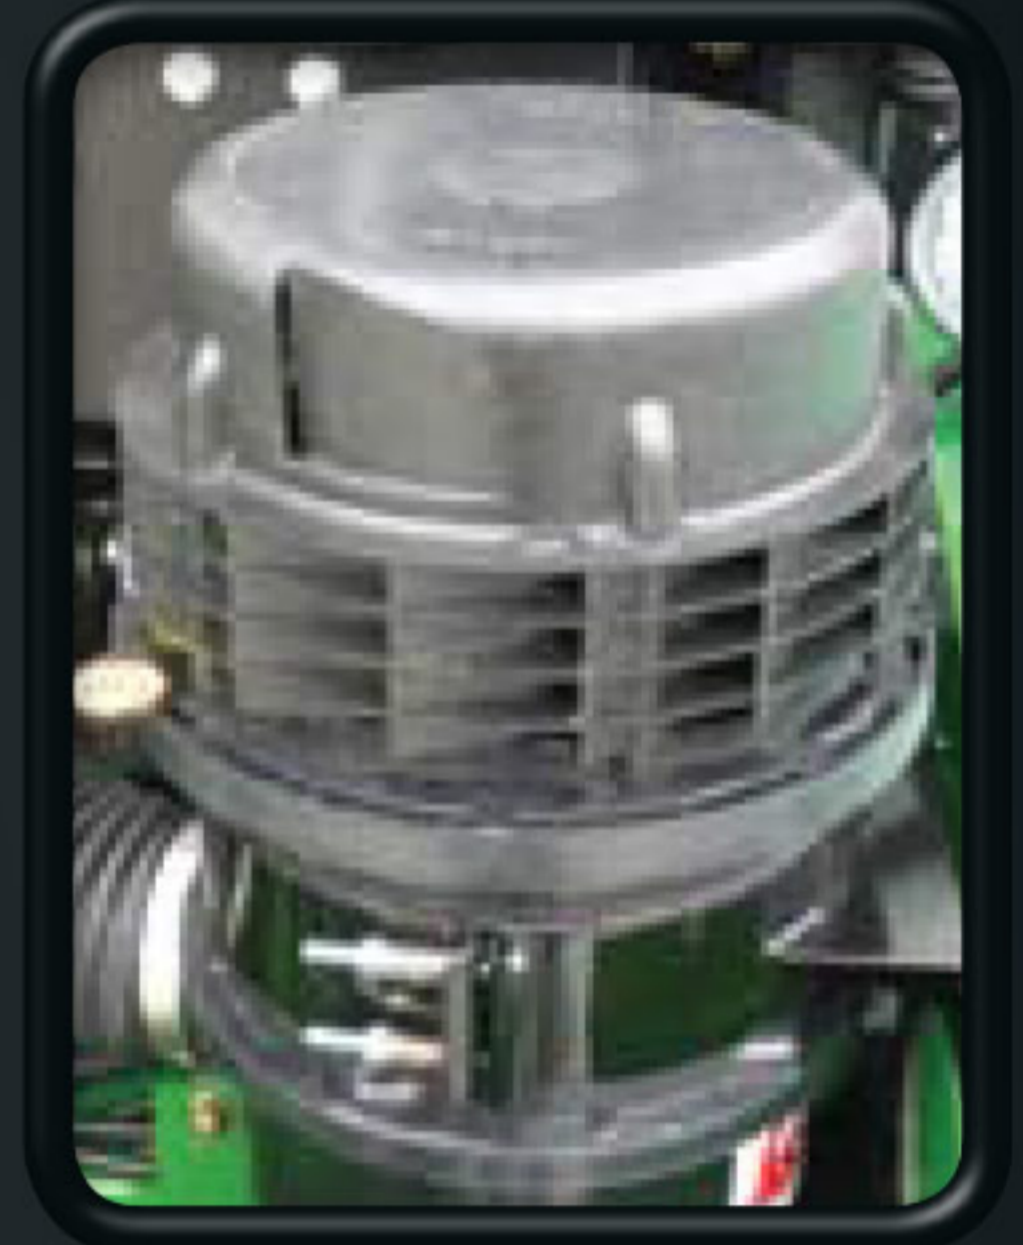

High capacity pre-cleaner for **optimum air quality**. Charcoal filter available as an option.