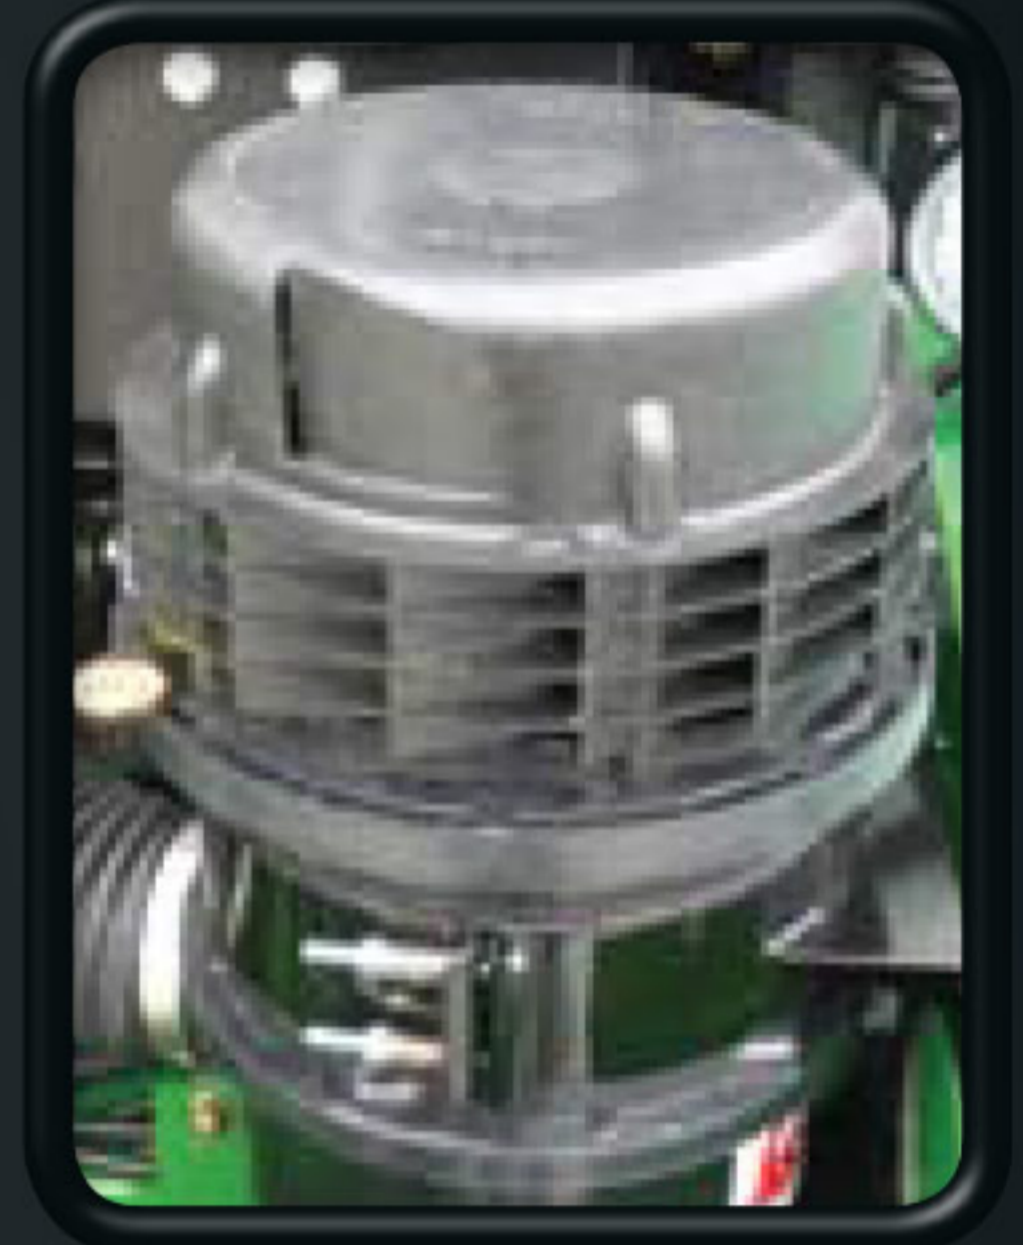

Large hinged rear window equipped with air shock for easy access and visibility during implement hook-up.

Windshield wiper standard with large wiper fluid reservoir.

Large access door for comfortable entry.