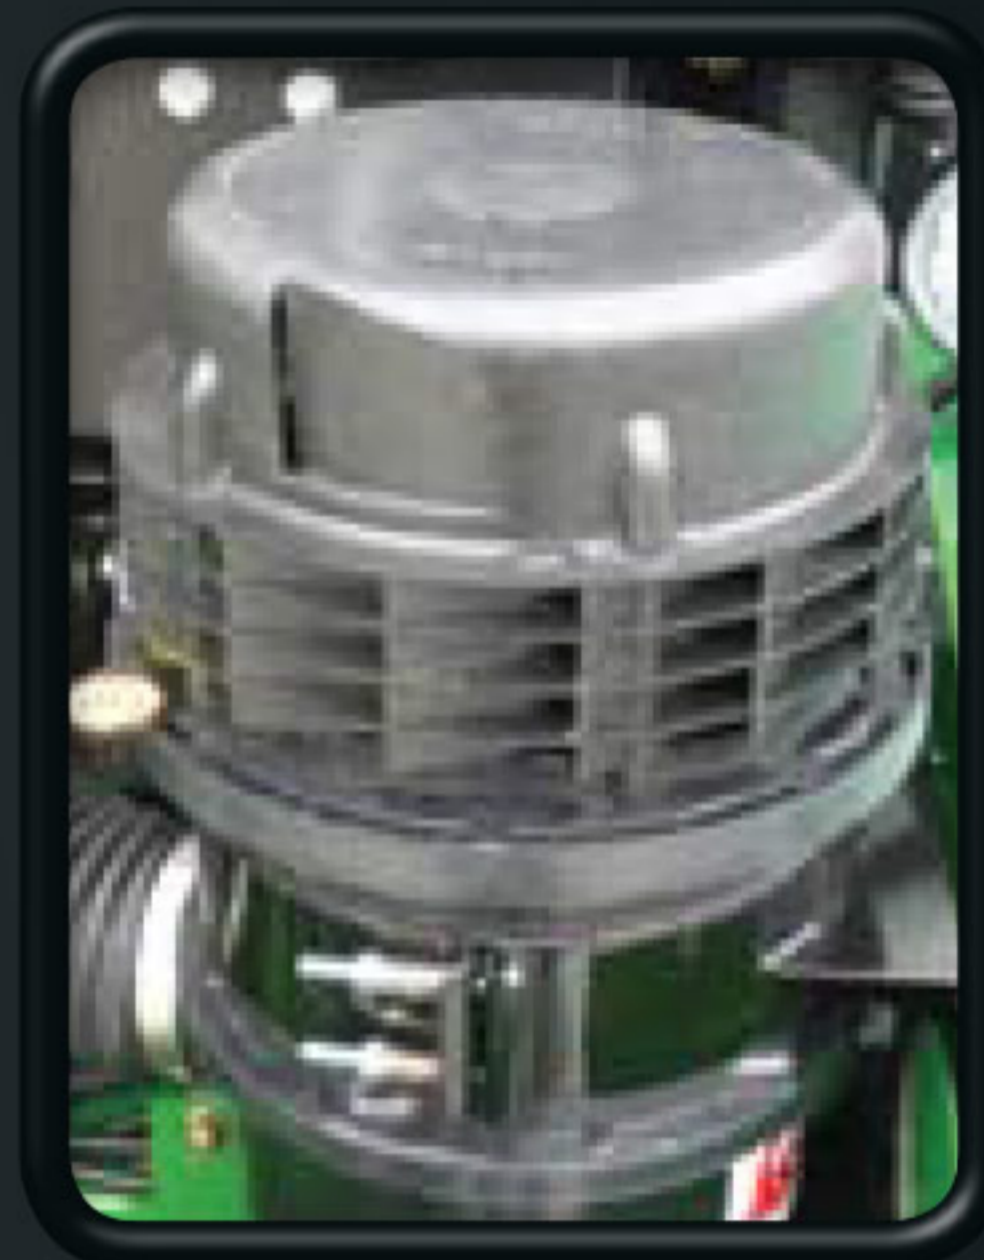

Large hinged rear window equipped with air shock for easy access and visibility during implement hook-up.

Windshield wiper standard with large wiper fluid reservoir.

Large access door for comfortable entry.