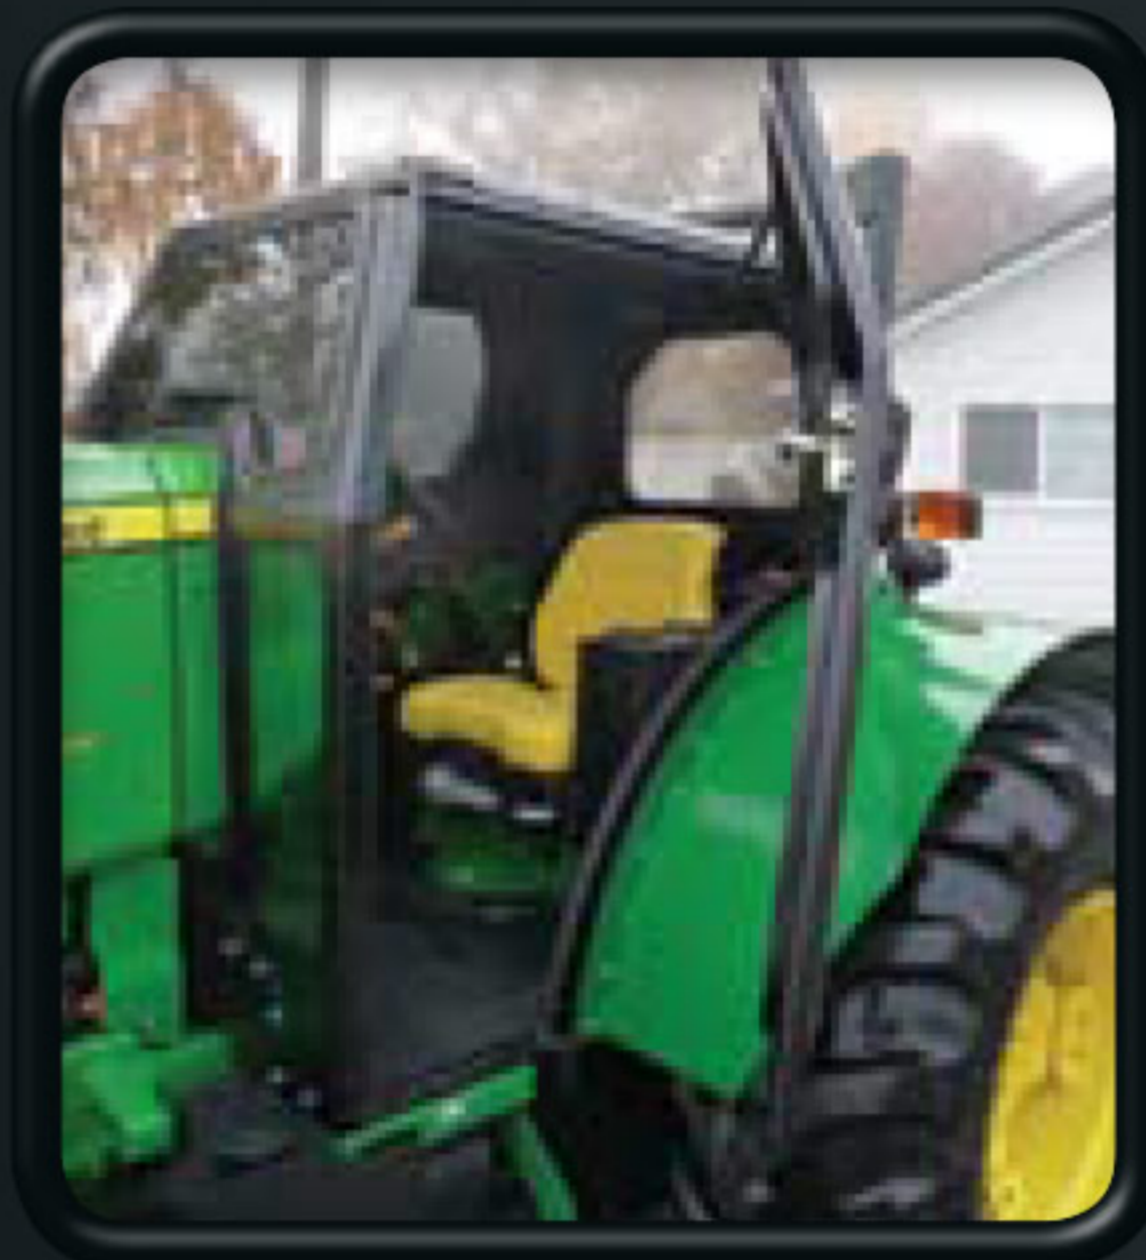

MAXIMUM COMFORT-AND-VISIBILITY

The EXACT **E-5000EN** E-Cab is custom built to fit all John Deere 5000EN series tractors

- Pressurized orchard cab
- ½" inch Hehr window system with 5-year warranty
- Durable powder coat finish
- Maintains R.O.P.S.
- Air conditioned

EcabTM
by Exact

To see our complete line of harvesters, sweepers, conditioners & orchard cabs, please visit

www.exactcorp.com

Built by farmers for farmers...we understand!

Exact[®]
Harvesting Systems

Now with **more glass** for increased visibility.

Large hinged rear window equipped with air shock for easy access and visibility during implement hook-up.

Windshield wiper standard with large wiper fluid reservoir.

Large access door for comfortable entry.